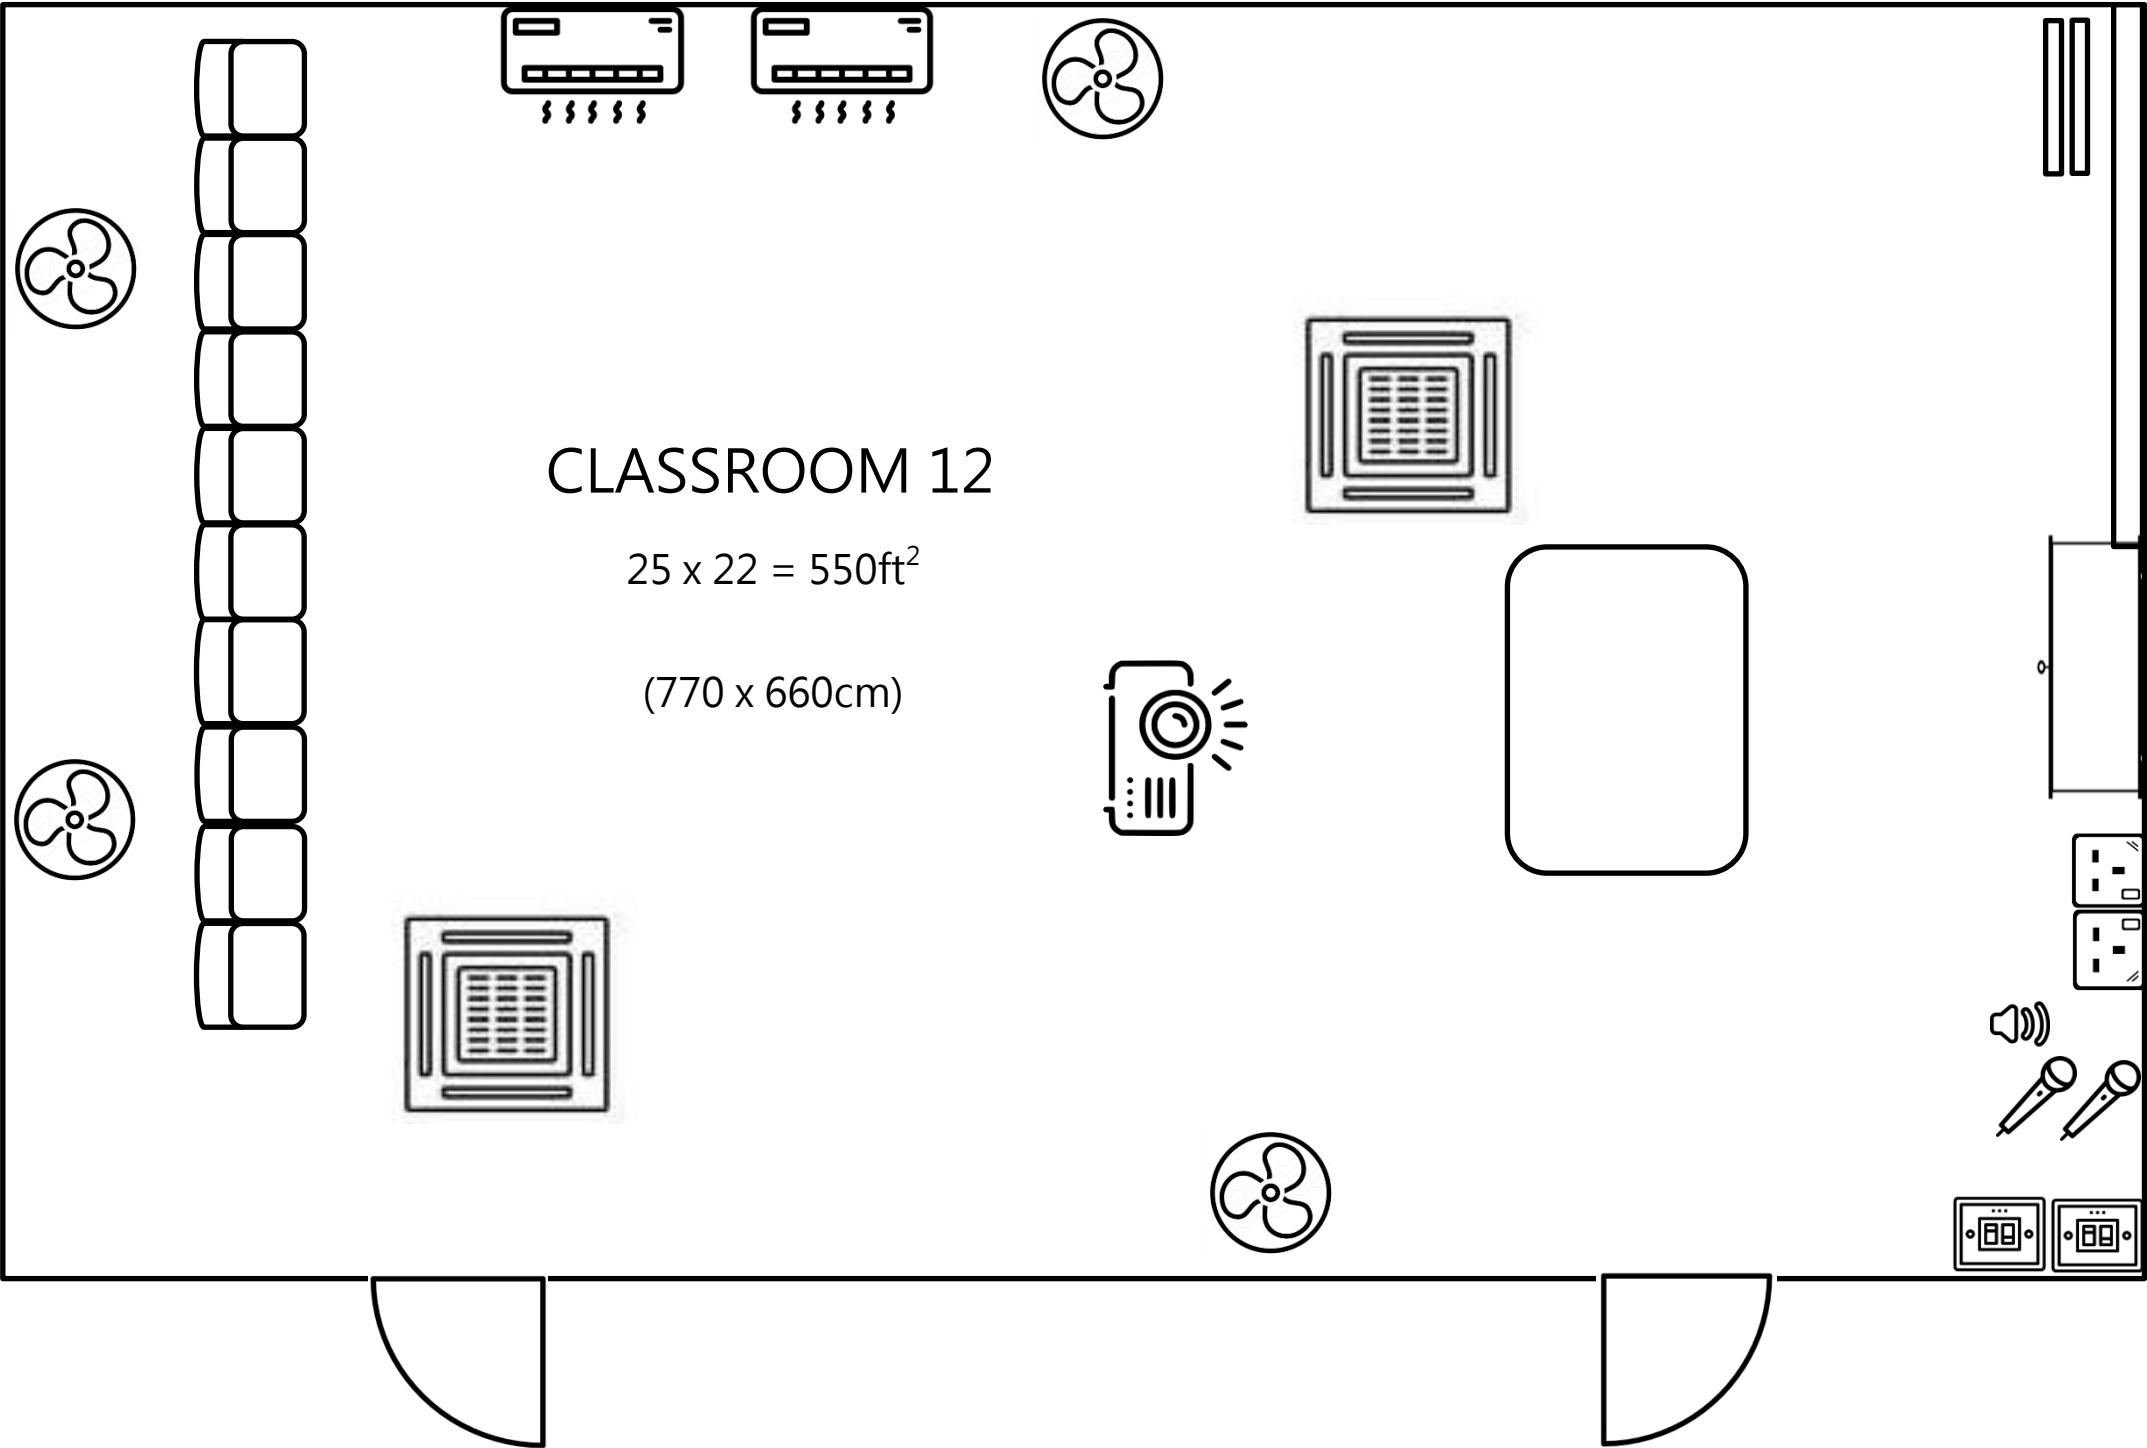

AV ROOM

50 x 24 = 1200ft²

(1525 x 730cm)

CLASSROOM 11

25 x 22 = 550ft²

(770 x 660cm)

CLASSROOM 12

25 x 22 = 550ft²

(770 x 660cm)

CLASSROOM 13

25 x 22 = 550ft²

(770 x 660cm)

CLASSROOM 14

25 x 22 = 550ft²

(770 x 660cm)

CLASSROOM 16

25 x 22 = 550ft²

(770 x 660cm)

CLASSROOM 17

25 x 22 = 550ft²

(770 x 660cm)

CLASSROOM 18

25 x 22 = 550ft²

(770 x 660cm)

CLASSROOM 19

25 x 22 = 550ft²

(770 x 660cm)