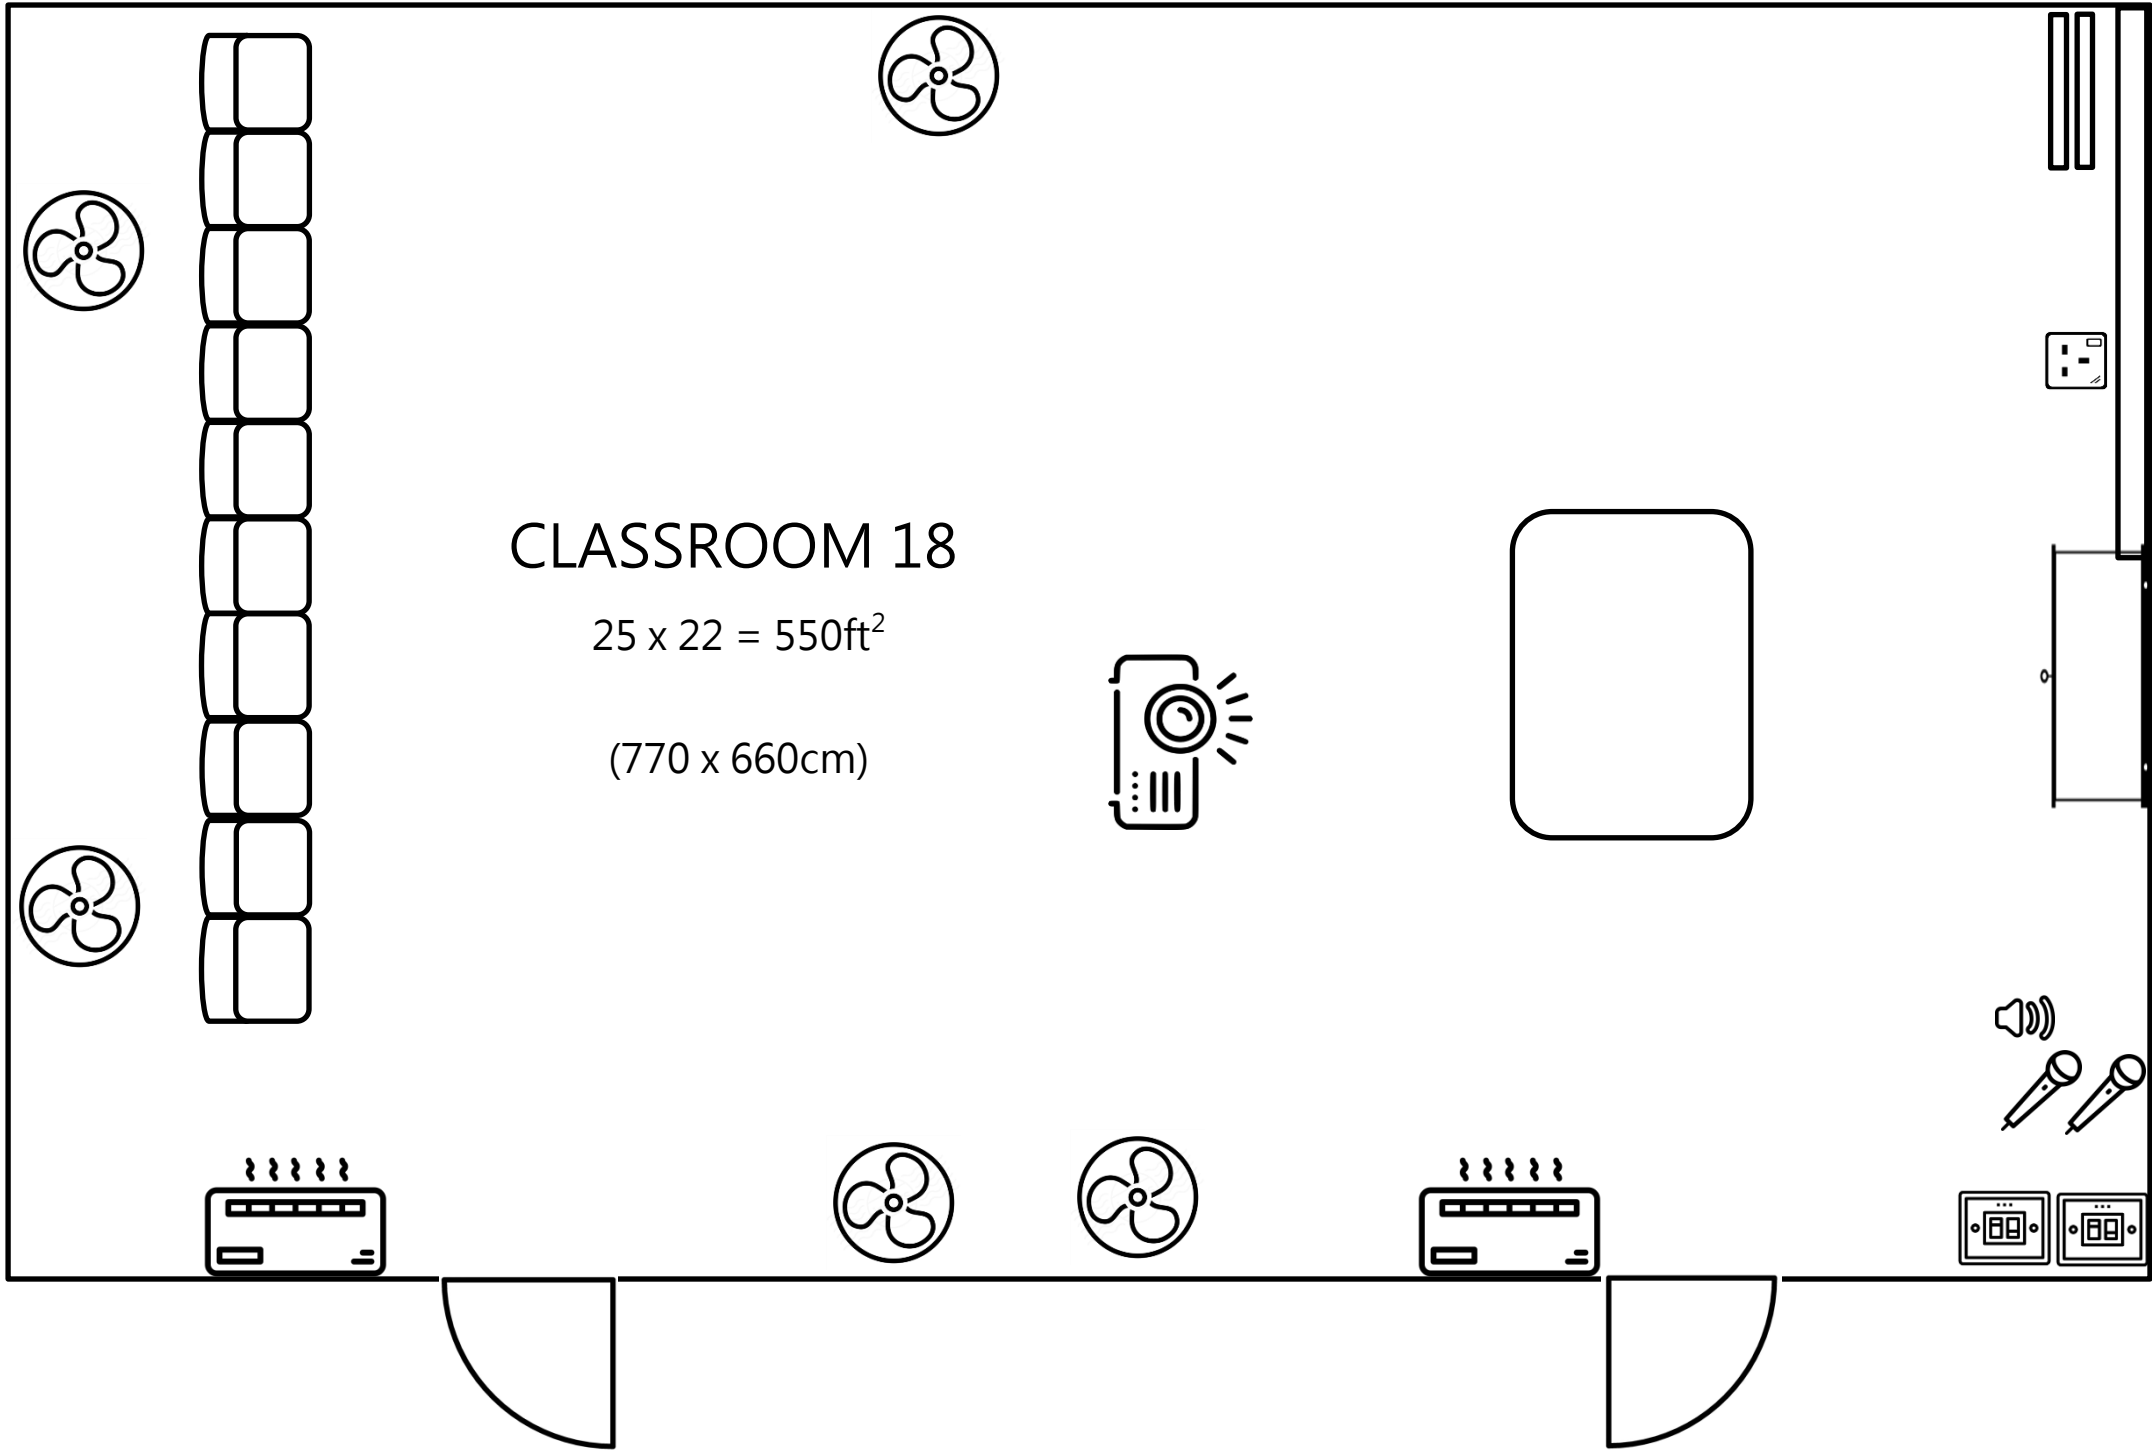

(770 x 660cm)

CLASSROOM 13

25 x 22 = 550ft²

(770 x 660cm)

CLASSROOM 14

25 x 22 = 550ft²

(770 x 660cm)

CLASSROOM 16

25 x 22 = 550ft²

(770 x 660cm)

CLASSROOM 17

25 x 22 = 550ft²

(770 x 660cm)

CLASSROOM 18

25 x 22 = 550ft²

(770 x 660cm)

CLASSROOM 19

25 x 22 = 550ft²

(770 x 660cm)