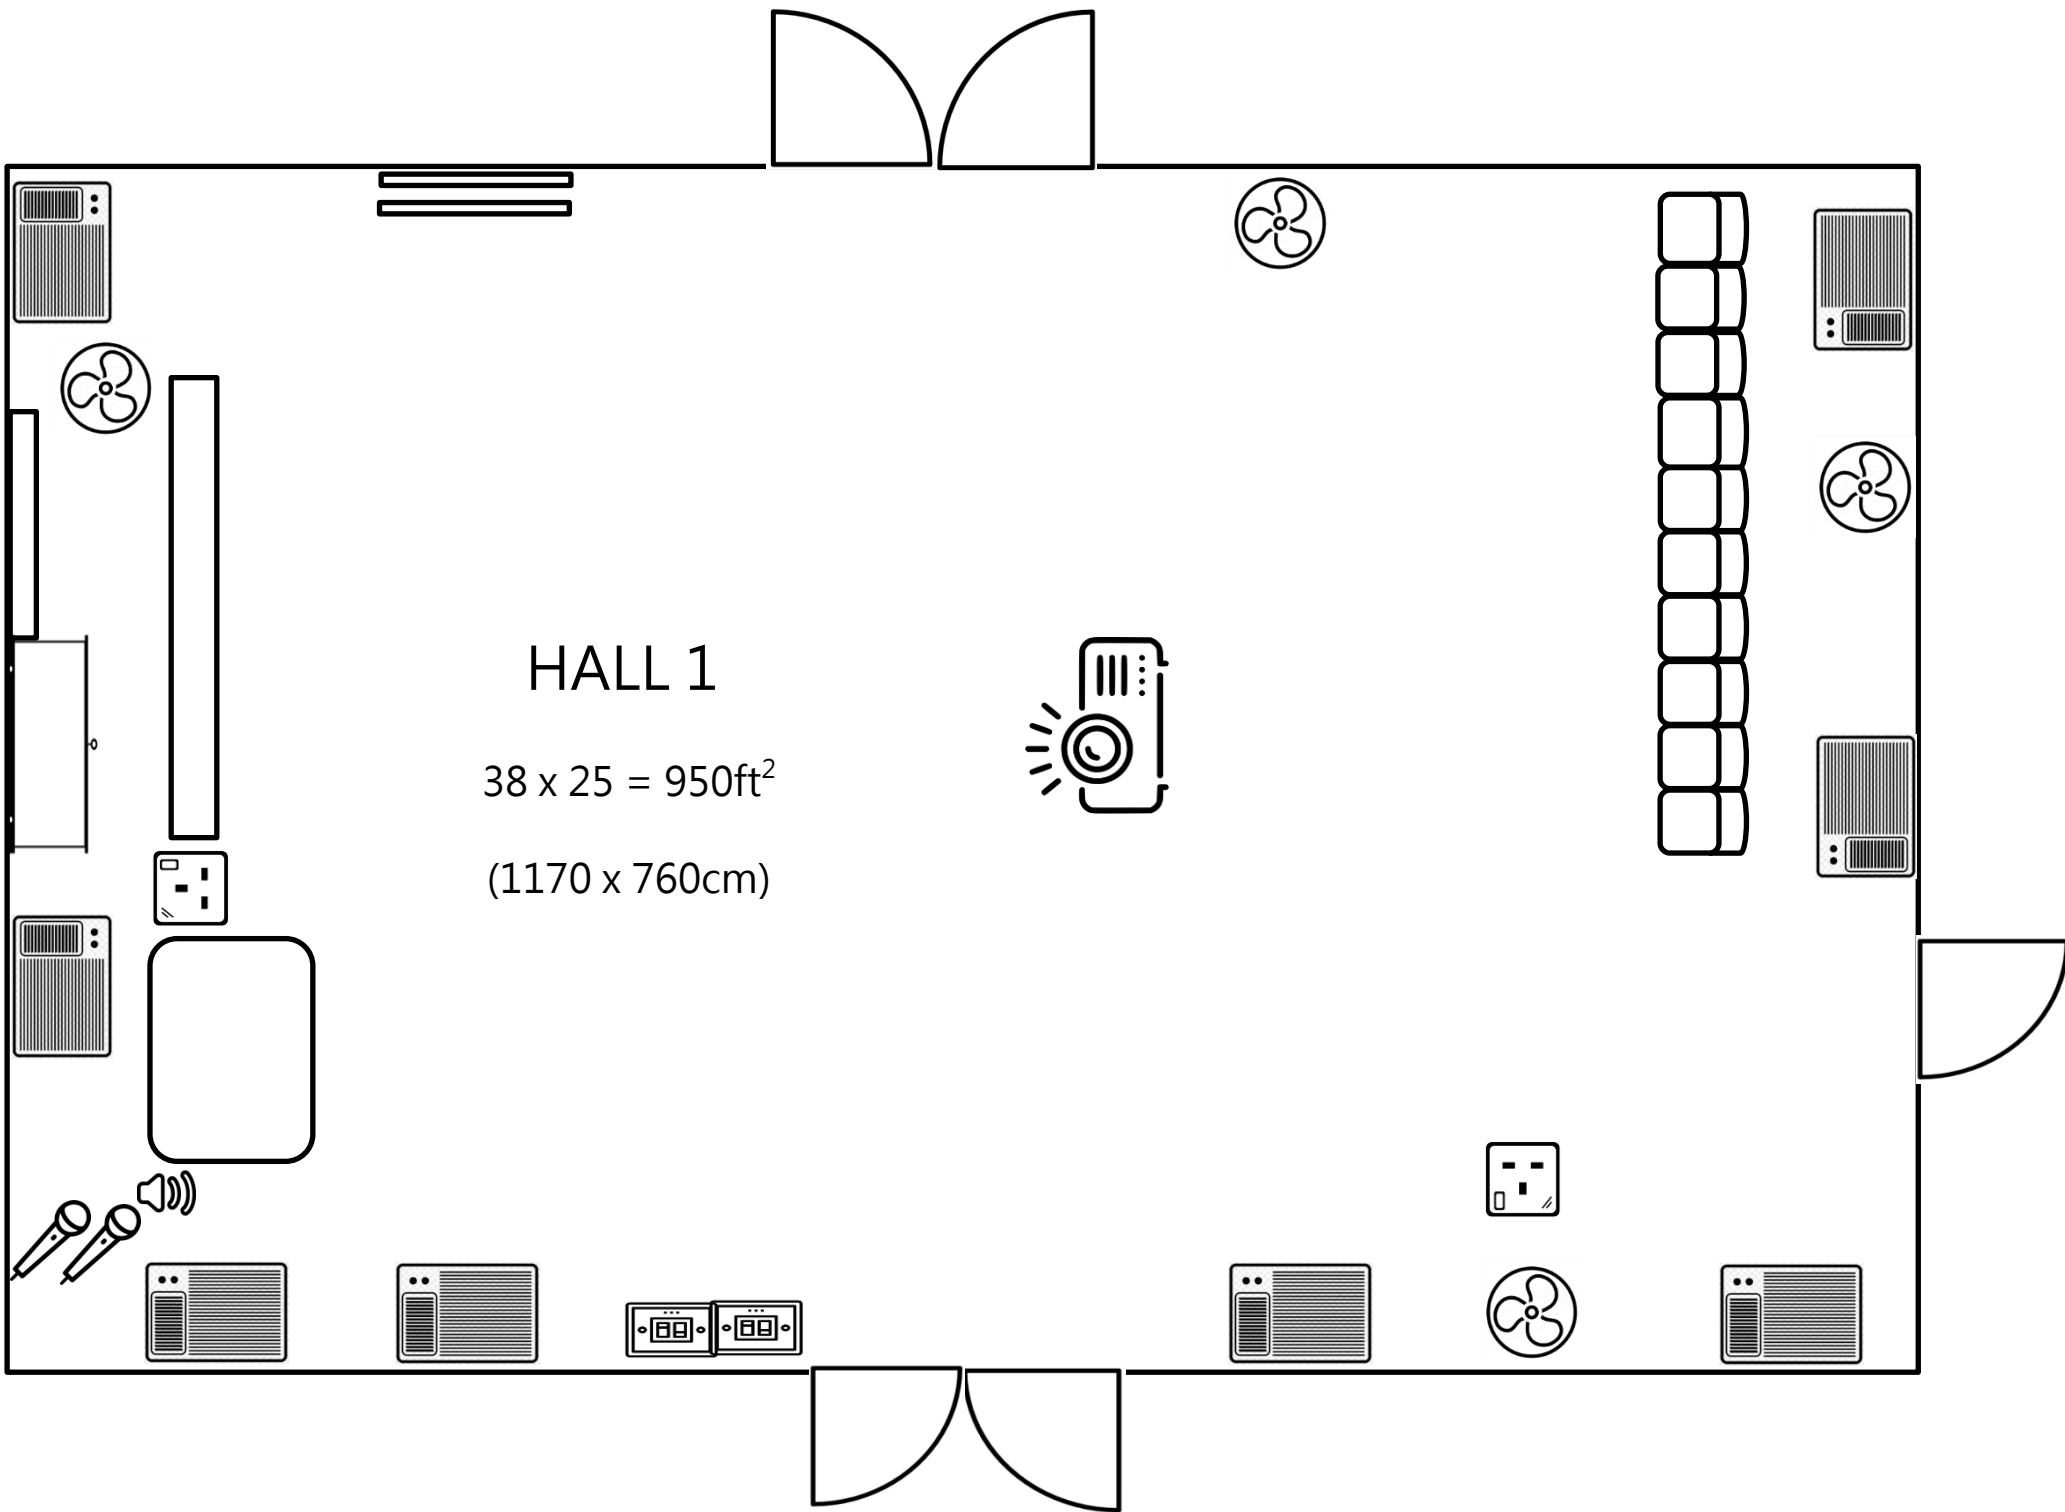

HALL 6

52 x 22 = 1144ft²

(1600 x 660cm)

HALL 7

52 x 22 = 1144ft²

(1600 x 660cm)

HALL 8

44 x 24 = 1056ft²

(1340 x 730 cm)

HALL 9

44 x 24 = 1056ft²

(1340 x 730cm)

HALL 10

40 x 24 = 960ft²

(1220 x 730cm)

HALL 1

38 x 25 = 950ft²

(1170 x 760cm)

HALL 2

53 x 25 = 1325ft²

(1610 x 765cm)

HALL 3

79 x 22 = 1738ft²

(2415 x 660cm)

HALL 4

52 x 22 = 1144ft²

(1600 x 660cm)