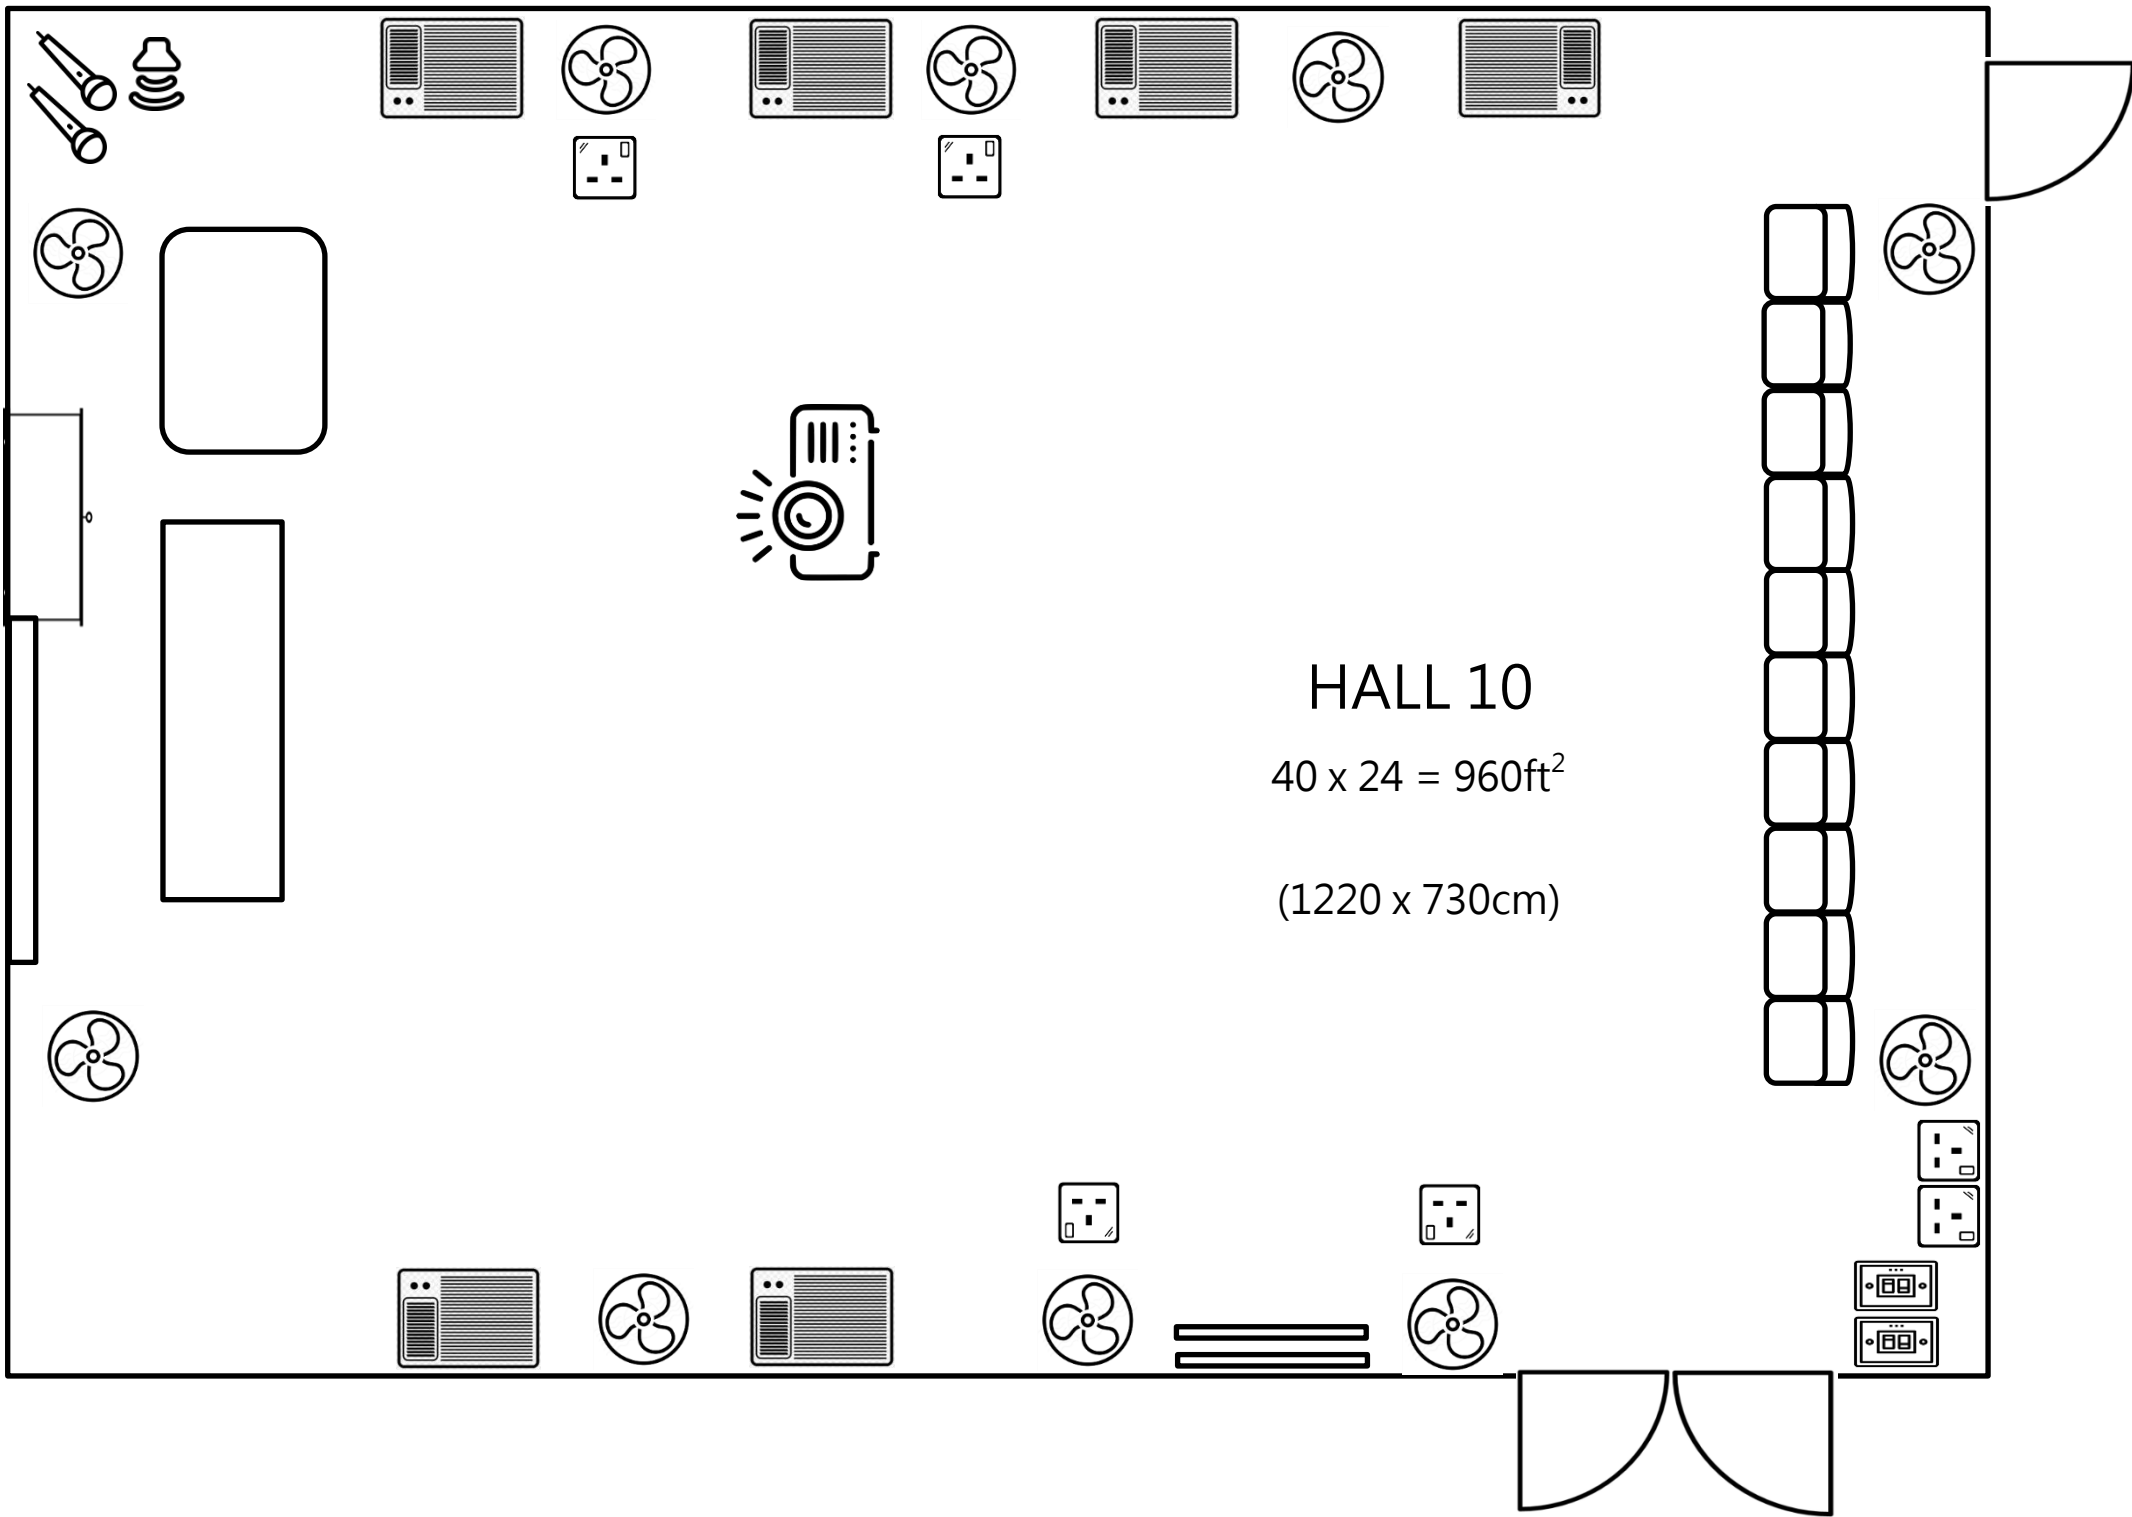

HALL 6

52 x 22 = 1144ft²

(1600 x 660cm)

HALL 7

52 x 22 = 1144ft²

(1600 x 660cm)

HALL 8

44 x 24 = 1056ft²

(1340 x 730 cm)

HALL 9

44 x 24 = 1056ft²

(1340 x 730cm)

HALL 10

40 x 24 = 960ft²

(1220 x 730cm)

HALL 1

38 x 25 = 950ft²

(1170 x 760cm)

HALL 2

53 x 25 = 1325ft²

(1610 x 765cm)

HALL 3

79 x 22 = 1738ft²

(2415 x 660cm)

HALL 4

52 x 22 = 1144ft²

(1600 x 660cm)